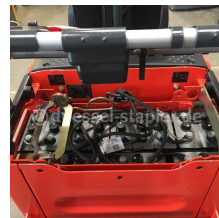

Linde - P30 - Terminal Fahrzeug Nutzlast 3to

Preis auf
Anfrage

Offer Nr.:	HPG0238
Manufacturer:	Linde
Model:	P30
YoC:	2013
Seriennr.:	... D00455
Operating Hours^h:	1,316 h
Lifting capacity:	3,000 kg
Construction height:	1,650 mm
Engine type:	Electric
Type of construction:	Tractor
Mast type:	None
Technical Condition:	excellent
Condition (visual):	excellent
UVV (Technical Inspection):	current
Tyres:	Solid
Battery:	Bj. 11-2013 24 Volt 500Ah
Dead weight:	675 kg