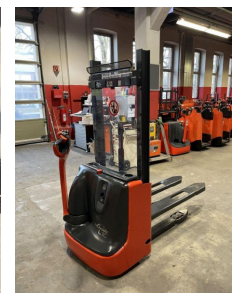

## Linde - L10 - !! Gabel Länge 1.350 mm !!

Preis auf  
Anfrage

<b>Offer Nr.:</b>	HPK0084
<b>Manufacturer:</b>	Linde
<b>Model:</b>	L10
<b>YoC:</b>	2014
<b>Serienr.:</b>	... E03851
<b>Operating Hours<sup>h</sup>:</b>	817 h
<b>Lifting capacity:</b>	1,000 kg
<b>Lifting height:</b>	1,550 mm
<b>Construction height:</b>	1,970 mm
<b>Forks:</b>	Länge !!!!! 1.350 !!!!
<b>Engine type:</b>	Electric
<b>Type of construction:</b>	High-lift pallet truck
<b>Mast type:</b>	Standard
<b>Additional equipment:</b>	Integrated charger
<b>Technical Condition:</b>	excellent
<b>Condition (visual):</b>	good
<b>UVV (Technical Inspection):</b>	current
<b>Tyres:</b>	Polyurethane
<b>Battery:</b>	Bj. 2014 24 Volt 200 Ah
<b>Dead weight:</b>	715 kg