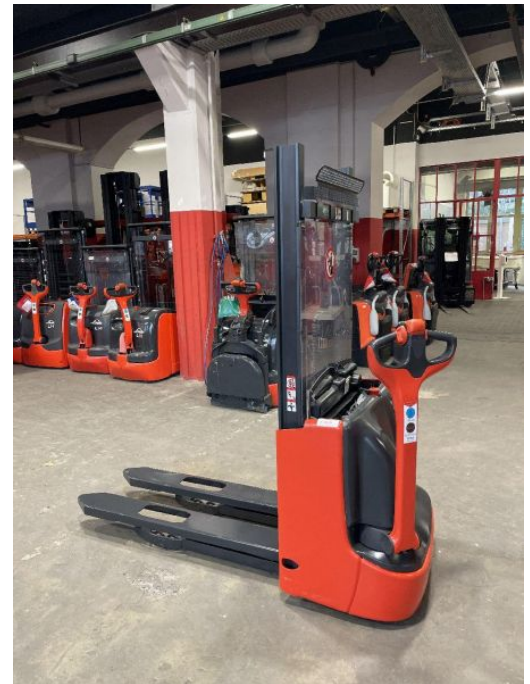

## Linde - L10 - !! Gabel Länge 1.350 mm !!

Preis auf  
Anfrage

<b>Offer Nr.:</b>	HPK0084
<b>Manufacturer:</b>	Linde
<b>Model:</b>	L10
<b>YoC:</b>	2014
<b>Serienr.:</b>	... E03851
<b>Operating Hours<sup>h</sup>:</b>	817 h
<b>Lifting capacity:</b>	1,000 kg
<b>Lifting height:</b>	1,550 mm
<b>Construction height:</b>	1,970 mm
<b>Forks:</b>	Länge !!!!! 1.350 !!!!
<b>Engine type:</b>	Electric
<b>Type of construction:</b>	High-lift pallet truck
<b>Mast type:</b>	Standard
<b>Additional equipment:</b>	Integrated charger
<b>Technical Condition:</b>	excellent
<b>Condition (visual):</b>	good
<b>UVV (Technical Inspection):</b>	current
<b>Tyres:</b>	Polyurethane
<b>Battery:</b>	Bj. 2014 24 Volt 200 Ah
<b>Dead weight:</b>	715 kg