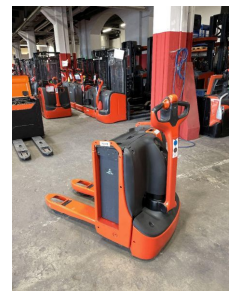

Linde - T 20

Price: € 3,750.00 *

Statutory VAT (19 %) to be added

Offer Nr.:	HPK0152
Manufacturer:	Linde
Model:	T 20
YoC:	2015
Operating Hours^h:	1,014 h
Lifting capacity:	2,000 kg
Construction height:	1,650 mm
Forks:	Länge 800
Engine type:	Electric
Modell:	T 20
Type of construction:	Pallet truck
Mast type:	None
Technical Condition:	excellent
Condition (visual):	excellent
UVV (Technical Inspection):	current
Tyres:	Superelastic
Battery:	Bj. 2015 24 Volt 250 Ah
Dead weight:	495 kg