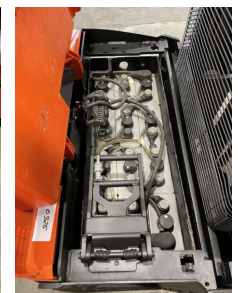

BT - SWE 200 D

Price: € 4,290.00 *

Statutory VAT (19 %) to be added

Offer Nr.:	HPK0326
Manufacturer:	BT
Model:	SWE 200 D
YoC:	2013
Operating Hours^h:	9,921 h
Lifting capacity:	1,000 kg
Lifting height:	2,100 mm
Construction height:	1,650 mm
Forks:	Länge 1.1500 mm
Engine type:	Electric
Modell:	SWE 200 D
Type of construction:	High-lift pallet truck
Mast type:	Standard
Additional equipment:	Initial lift
Technical Condition:	good
Condition (visual):	good
UVV (Technical Inspection):	current
Tyres:	Polyurethane
Battery:	Bj. 2013 24 Volt 260 Ah
Dead weight:	925 kg