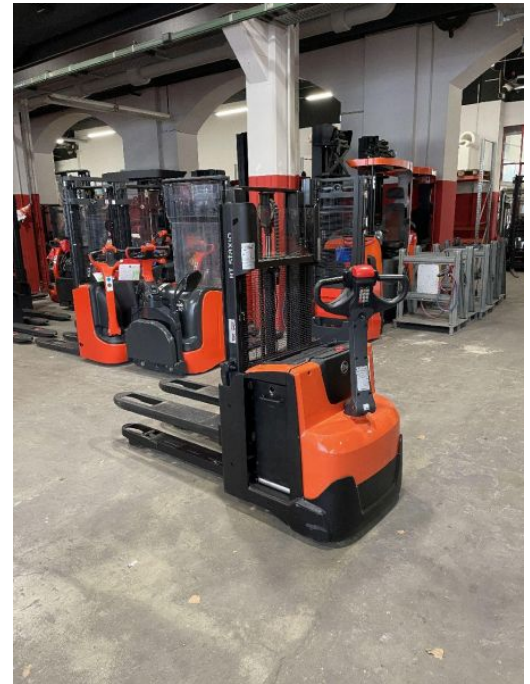

BT - SWE 200 D

Price: € 4,290.00 *

Statutory VAT (19 %) to be added

Offer Nr.:	HPK0326
Manufacturer:	BT
Model:	SWE 200 D
YoC:	2013
Operating Hours^h:	9,921 h
Lifting capacity:	1,000 kg
Lifting height:	2,100 mm
Construction height:	1,650 mm
Forks:	Länge 1.1500 mm
Engine type:	Electric
Modell:	SWE 200 D
Type of construction:	High-lift pallet truck
Mast type:	Standard
Additional equipment:	Initial lift
Technical Condition:	good
Condition (visual):	good
UVV (Technical Inspection):	current
Tyres:	Polyurethane
Battery:	Bj. 2013 24 Volt 260 Ah
Dead weight:	925 kg