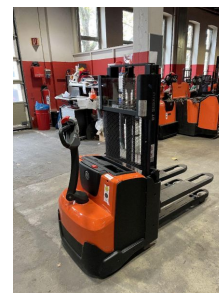

BT - SWE 200 D

Price: € 4,290.00 *

Statutory VAT (19 %) to be added

Offer Nr.:	HPK0326
Manufacturer:	BT
Model:	SWE 200 D
YoC:	2013
Operating Hours^h:	9,921 h
Lifting capacity:	1,000 kg
Lifting height:	2,100 mm
Construction height:	1,650 mm
Forks:	Länge 1.1500 mm
Engine type:	Electric
Modell:	SWE 200 D
Type of construction:	High-lift pallet truck
Mast type:	Standard
Additional equipment:	Initial lift
Technical Condition:	good
Condition (visual):	good
UVV (Technical Inspection):	current
Tyres:	Polyurethane
Battery:	Bj. 2013 24 Volt 260 Ah
Dead weight:	925 kg