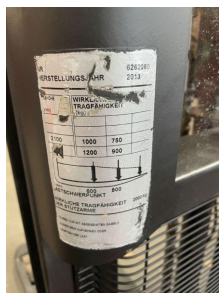

BT - SWE 200 D

Price: € 4,290.00 *

Statutory VAT (19 %) to be added

Offer Nr.:	HPK0326
Manufacturer:	BT
Model:	SWE 200 D
YoC:	2013
Operating Hours^h:	9,921 h
Lifting capacity:	1,000 kg
Lifting height:	2,100 mm
Construction height:	1,650 mm
Forks:	Länge 1.1500 mm
Engine type:	Electric
Modell:	SWE 200 D
Type of construction:	High-lift pallet truck
Mast type:	Standard
Additional equipment:	Initial lift
Technical Condition:	good
Condition (visual):	good
UVV (Technical Inspection):	current
Tyres:	Polyurethane
Battery:	Bj. 2013 24 Volt 260 Ah
Dead weight:	925 kg