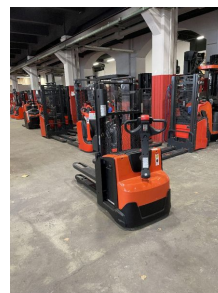

BT - SWE 200 D

Price: € 4,290.00 *

Statutory VAT (19 %) to be added

Offer Nr.:	HPK0326
Manufacturer:	BT
Model:	SWE 200 D
YoC:	2013
Operating Hours^h:	9,921 h
Lifting capacity:	1,000 kg
Lifting height:	2,100 mm
Construction height:	1,650 mm
Forks:	Länge 1.1500 mm
Engine type:	Electric
Modell:	SWE 200 D
Type of construction:	High-lift pallet truck
Mast type:	Standard
Additional equipment:	Initial lift
Technical Condition:	good
Condition (visual):	good
UVV (Technical Inspection):	current
Tyres:	Polyurethane
Battery:	Bj. 2013 24 Volt 260 Ah
Dead weight:	925 kg