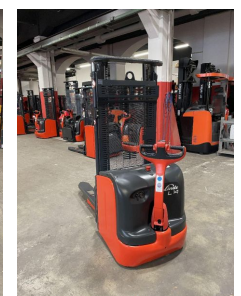

Linde - L14

Preis auf
Anfrage

Offer Nr.:	HPK0306
Manufacturer:	Linde
Model:	L14
YoC:	2012
Seriennr.:	... C04633
Operating Hours^h:	2,397 h
Lifting capacity:	1,400 kg
Lifting height:	2,930 mm
Construction height:	1,950 mm
Forks:	Länge 1.250 mm (etwas längere Gabel)
Engine type:	Electric
Type of construction:	High-lift pallet truck
Mast type:	Standard
Additional equipment:	Servo, Integrated charger
Technical Condition:	good
Condition (visual):	good
UVV (Technical Inspection):	current
Tyres:	Polyurethane
Battery:	BJ. 2012 24 Volt 357 Ah
Dead weight:	1,325 kg