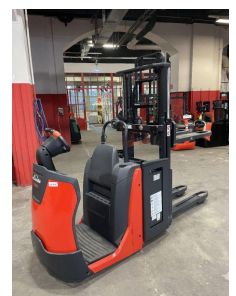

Linde - N20D

Preis auf
Anfrage

Offer Nr.:	HPK0404
Manufacturer:	Linde
Model:	N20D
YoC:	2019
Seriennr.:	... V00016
Operating Hours^h:	3 h
Lifting height:	2,030 mm
Construction height:	1,650 mm
Forks:	Länge 1.200 mm
Engine type:	Electric
Type of construction:	Medium-level order picker
Mast type:	Standard
Technical Condition:	like new
Condition (visual):	like new
UVV (Technical Inspection):	current
Tyres:	Polyurethane
Battery:	Bj. 09. 2019 24 Volt 375 Ah (Wechselbatterie)
Dead weight:	1,395 kg