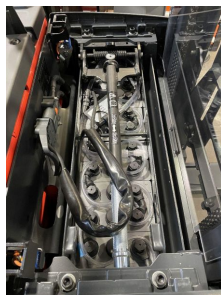

Linde - N20D

Preis auf
Anfrage

Offer Nr.:	HPK0404
Manufacturer:	Linde
Model:	N20D
YoC:	2019
Seriennr.:	... V00016
Operating Hours^h:	3 h
Lifting height:	2,030 mm
Construction height:	1,650 mm
Forks:	Länge 1.200 mm
Engine type:	Electric
Type of construction:	Medium-level order picker
Mast type:	Standard
Technical Condition:	like new
Condition (visual):	like new
UVV (Technical Inspection):	current
Tyres:	Polyurethane
Battery:	Bj. 09. 2019 24 Volt 375 Ah (Wechselbatterie)
Dead weight:	1,395 kg