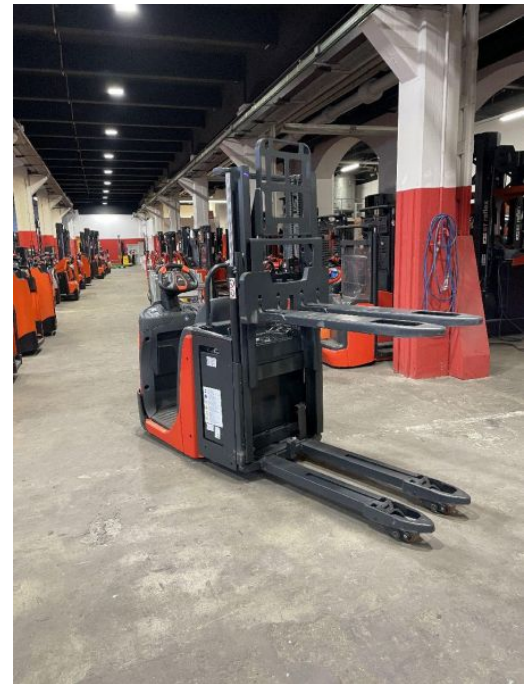

Linde - N20D

Preis auf
Anfrage

Offer Nr.:	HPK0404
Manufacturer:	Linde
Model:	N20D
YoC:	2019
Seriennr.:	... V00016
Operating Hours^h:	3 h
Lifting height:	2,030 mm
Construction height:	1,650 mm
Forks:	Länge 1.200 mm
Engine type:	Electric
Type of construction:	Medium-level order picker
Mast type:	Standard
Technical Condition:	like new
Condition (visual):	like new
UVV (Technical Inspection):	current
Tyres:	Polyurethane
Battery:	Bj. 09. 2019 24 Volt 375 Ah (Wechselbatterie)
Dead weight:	1,395 kg