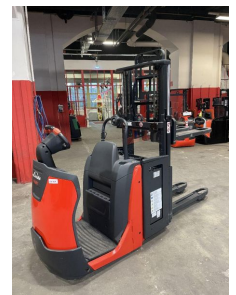

Linde - N20D

Preis auf
Anfrage

Offer Nr.:	HPK0404
Manufacturer:	Linde
Model:	N20D
YoC:	2019
Seriennr.:	... V00016
Operating Hours^h:	3 h
Lifting height:	2,030 mm
Construction height:	1,650 mm
Forks:	Länge 1.200 mm
Engine type:	Electric
Type of construction:	Medium-level order picker
Mast type:	Standard
Technical Condition:	like new
Condition (visual):	like new
UVV (Technical Inspection):	current
Tyres:	Polyurethane
Battery:	Bj. 09. 2019 24 Volt 375 Ah (Wechselbatterie)
Dead weight:	1,395 kg