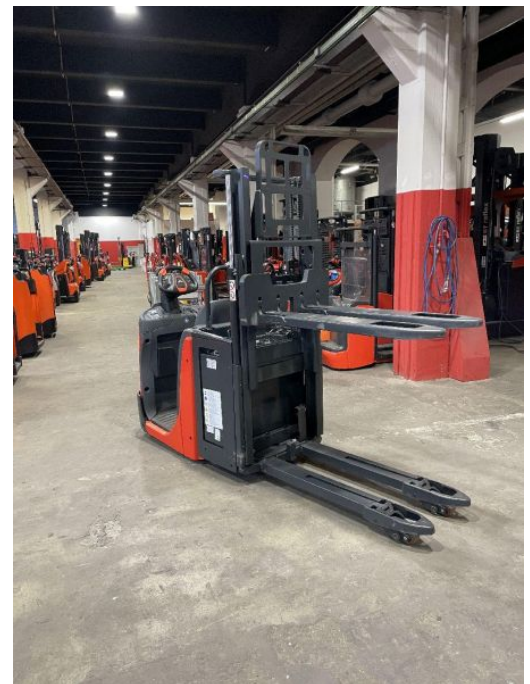

Linde - N20D

Preis auf
Anfrage

Offer Nr.:	HPK0404
Manufacturer:	Linde
Model:	N20D
YoC:	2019
Seriennr.:	... V00016
Operating Hours^h:	3 h
Lifting height:	2,030 mm
Construction height:	1,650 mm
Forks:	Länge 1.200 mm
Engine type:	Electric
Type of construction:	Medium-level order picker
Mast type:	Standard
Technical Condition:	like new
Condition (visual):	like new
UVV (Technical Inspection):	current
Tyres:	Polyurethane
Battery:	Bj. 09. 2019 24 Volt 375 Ah (Wechselbatterie)
Dead weight:	1,395 kg