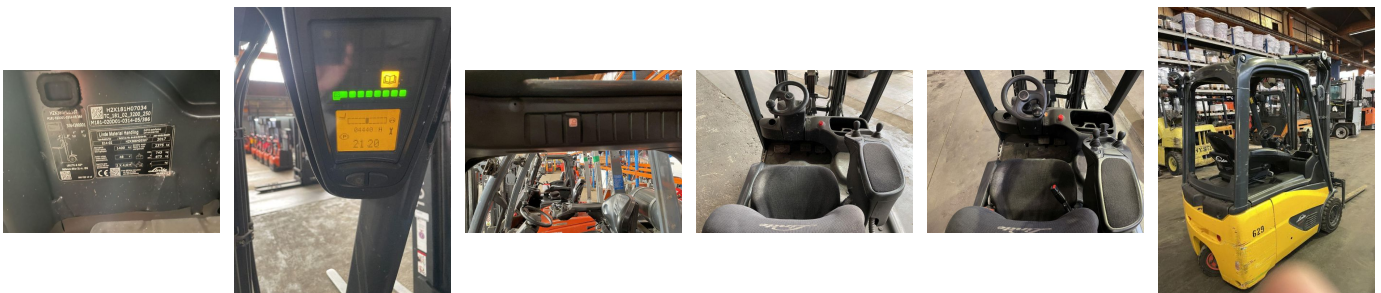

Linde - E 14 EVO

Preis auf
Anfrage

Offer Nr.:	HPK0525
Manufacturer:	Linde
Model:	E 14 EVO
YoC:	2017
Seriennr.:	... H05587
Operating Hours^h:	4,440 h
Lifting capacity:	1,400 kg
Lifting height:	3,300 mm
Free lift:	1,650 mm
Construction height:	2,140 mm
Forks:	Länge 1.200 mm
Engine type:	Electric
Type of construction:	Electric 4-wheel
Mast type:	Duplex
Attachments:	Sideshifts
Additional equipment:	3rd valve, Pedal-gesteuert, 4th valve, Load guard grill
Technical Condition:	good
Condition (visual):	fair
UVV (Technical Inspection):	not specified
Tyres:	Solid
Battery:	Bj. 2017 48 Volt 520 Ah
Dead weight:	3,175 kg