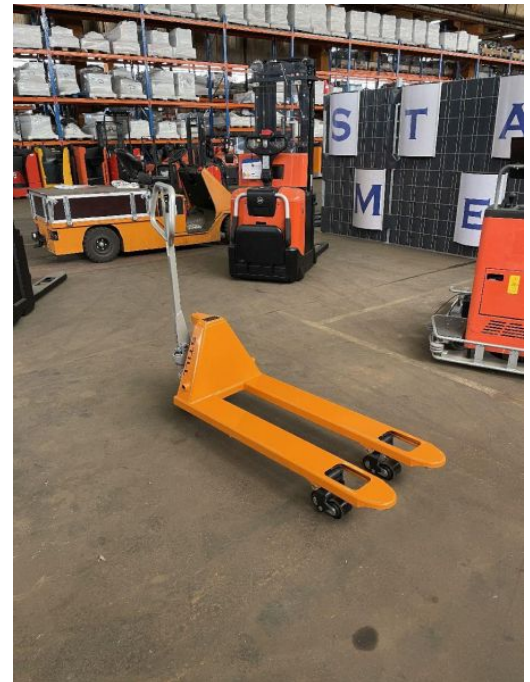

Still - HPS25 - 2,5to/ SchnellHUB/TandemRollen

Preis auf
Anfrage

Offer Nr.:	HPS10180
Manufacturer:	Still
Model:	HPS25
YoC:	2020
Seriennr.:	... 010180
Lifting capacity:	2,500 kg
Construction height:	1,550 mm
Engine type:	manual/none
Type of construction:	Hand pallet truck
Mast type:	None
Technical Condition:	like new
Condition (visual):	like new
UVV (Technical Inspection):	not specified
Tyres:	Polyurethane
Dead weight:	65 kg