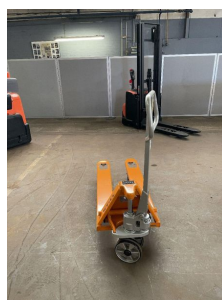

Still - HPS25 - 2,5to/ SchnellHUB/TandemRollen

Preis auf
Anfrage

Offer Nr.:	HPS10180
Manufacturer:	Still
Model:	HPS25
YoC:	2020
Seriennr.:	... 010180
Lifting capacity:	2,500 kg
Construction height:	1,550 mm
Engine type:	manual/none
Type of construction:	Hand pallet truck
Mast type:	None
Technical Condition:	like new
Condition (visual):	like new
UVV (Technical Inspection):	not specified
Tyres:	Polyurethane
Dead weight:	65 kg