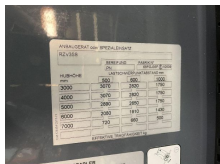

## Toyota - 06-876J357 - ...

Preis auf  
Anfrage

<b>Offer Nr.:</b>	HPM0055
<b>Manufacturer:</b>	Toyota
<b>Model:</b>	06-876J357
<b>YoC:</b>	2021
<b>Seriennr.:</b>	... 10509
<b>Operating Hours<sup>h</sup>:</b>	23 h
<b>Lifting capacity:</b>	3,500 kg
<b>Lifting height:</b>	7,000 mm
<b>Free lift:</b>	2,750 mm
<b>Construction height:</b>	3,600 mm
<b>Forks:</b>	Länge 1.200 mm
<b>Engine type:</b>	LPG
<b>Type of construction:</b>	LPG forklift
<b>Mast type:</b>	Triplex
<b>Attachments:</b>	Sideshifts, Fork positioners
<b>Additional equipment:</b>	3rd valve, Pedal-gesteuert, Blue System, 4th valve, Spotlight rear, Spotlight front, Heater, Weatherproof cabin, Twin tyres
<b>Technical Condition:</b>	like new
<b>Condition (visual):</b>	like new
<b>UVV (Technical Inspection):</b>	current
<b>Tyres:</b>	Solid
<b>Dead weight:</b>	5,850 kg