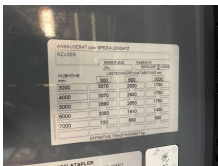

## Toyota - 06-876J357 - ...

Preis auf  
Anfrage

<b>Offer Nr.:</b>	HPM0055
<b>Manufacturer:</b>	Toyota
<b>Model:</b>	06-876J357
<b>YoC:</b>	2021
<b>Seriennr.:</b>	... 10509
<b>Operating Hours<sup>h</sup>:</b>	23 h
<b>Lifting capacity:</b>	3,500 kg
<b>Lifting height:</b>	7,000 mm
<b>Free lift:</b>	2,750 mm
<b>Construction height:</b>	3,600 mm
<b>Forks:</b>	Länge 1.200 mm
<b>Engine type:</b>	LPG
<b>Type of construction:</b>	LPG forklift
<b>Mast type:</b>	Triplex
<b>Attachments:</b>	Sideshifts, Fork positioners
<b>Additional equipment:</b>	3rd valve, Pedal-gesteuert, Blue System, 4th valve, Spotlight rear, Spotlight front, Heater, Weatherproof cabin, Twin tyres
<b>Technical Condition:</b>	like new
<b>Condition (visual):</b>	like new
<b>UVV (Technical Inspection):</b>	current
<b>Tyres:</b>	Solid
<b>Dead weight:</b>	5,850 kg