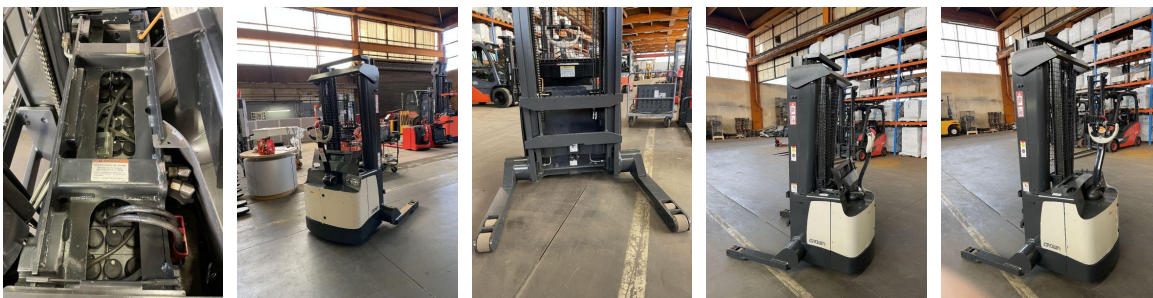

Crown - SH 5520 - 1,8

Preis auf
Anfrage

Offer Nr.:	HPH0316
Manufacturer:	Crown
Model:	SH 5520 - 1,8
YoC:	2012
Serienr.:	... 304626
Operating Hours^h:	5,500 h
Lifting capacity:	1,800 kg
Lifting height:	3,225 mm
Construction height:	2,250 mm
Forks:	Länge 1.000 mm
Engine type:	Electric
Type of construction:	Reach stacker
Mast type:	Standard
Additional equipment:	3rd valve, Servo
Technical Condition:	excellent
Condition (visual):	good
UVV (Technical Inspection):	new
Tyres:	Polyurethane
Battery:	Bj. 2012 24 Volt 300 Ah
Dead weight:	1,650 kg