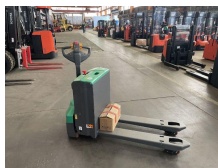

Mitsubishi - MPB 126E

Preis auf
Anfrage

Offer Nr.:	HPM0092
Manufacturer:	Mitsubishi
Model:	MPB 126E
YoC:	2021
Serienr.:	... 130078
Operating Hours^h:	3 h
Lifting capacity:	1,800 kg
Construction height:	1,650 mm
Forks:	1.200 mm
Engine type:	Electric
Type of construction:	Pallet truck
Mast type:	None
Technical Condition:	excellent
Condition (visual):	excellent
UVV (Technical Inspection):	current
Tyres:	Polyurethane
Battery:	Lithium 25,6 Volt
Dead weight:	355 kg