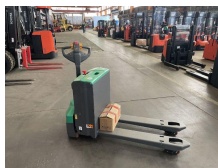

## Mitsubishi - MPB 126E

Preis auf  
Anfrage

|                                     |                   |
|-------------------------------------|-------------------|
| <b>Offer Nr.:</b>                   | HPM0092           |
| <b>Manufacturer:</b>                | Mitsubishi        |
| <b>Model:</b>                       | MPB 126E          |
| <b>YoC:</b>                         | 2021              |
| <b>Serienr.:</b>                    | ... 130078        |
| <b>Operating Hours<sup>h</sup>:</b> | 3 h               |
| <b>Lifting capacity:</b>            | 1,800 kg          |
| <b>Construction height:</b>         | 1,650 mm          |
| <b>Forks:</b>                       | 1.200 mm          |
| <b>Engine type:</b>                 | Electric          |
| <b>Type of construction:</b>        | Pallet truck      |
| <b>Mast type:</b>                   | None              |
| <b>Technical Condition:</b>         | excellent         |
| <b>Condition (visual):</b>          | excellent         |
| <b>UVV (Technical Inspection):</b>  | current           |
| <b>Tyres:</b>                       | Polyurethane      |
| <b>Battery:</b>                     | Lithium 25,6 Volt |
| <b>Dead weight:</b>                 | 355 kg            |