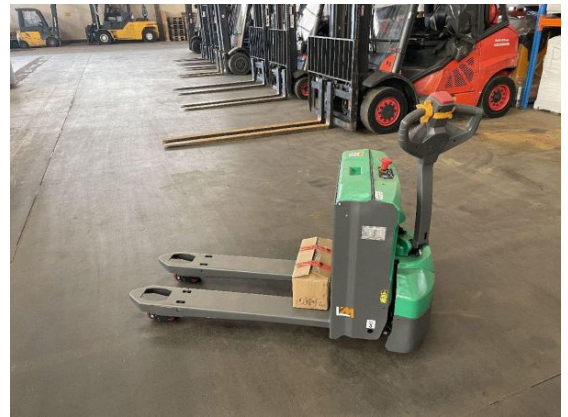

## Mitsubishi - MPB 126E

Preis auf  
Anfrage

|                                     |                   |
|-------------------------------------|-------------------|
| <b>Offer Nr.:</b>                   | HPM0092           |
| <b>Manufacturer:</b>                | Mitsubishi        |
| <b>Model:</b>                       | MPB 126E          |
| <b>YoC:</b>                         | 2021              |
| <b>Serienr.:</b>                    | ... 130078        |
| <b>Operating Hours<sup>h</sup>:</b> | 3 h               |
| <b>Lifting capacity:</b>            | 1,800 kg          |
| <b>Construction height:</b>         | 1,650 mm          |
| <b>Forks:</b>                       | 1.200 mm          |
| <b>Engine type:</b>                 | Electric          |
| <b>Type of construction:</b>        | Pallet truck      |
| <b>Mast type:</b>                   | None              |
| <b>Technical Condition:</b>         | excellent         |
| <b>Condition (visual):</b>          | excellent         |
| <b>UVV (Technical Inspection):</b>  | current           |
| <b>Tyres:</b>                       | Polyurethane      |
| <b>Battery:</b>                     | Lithium 25,6 Volt |
| <b>Dead weight:</b>                 | 355 kg            |