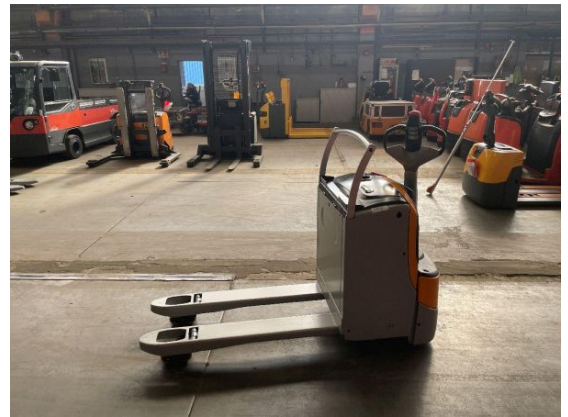

Still - EXU 22

Preis auf
Anfrage

Offer Nr.:	HPM0121
Manufacturer:	Still
Model:	EXU 22
YoC:	2017
Seriennr.:	... H00467
Operating Hours^h:	2,580 h
Lifting capacity:	2,200 kg
Construction height:	1,650 mm
Forks:	Länge 1.200 mm
Engine type:	Electric
Type of construction:	Pallet truck
Mast type:	None
Technical Condition:	excellent
Condition (visual):	excellent
UVV (Technical Inspection):	current
Tyres:	Polyurethane
Battery:	Bj. 2017 24 Volt 345 Ah
Dead weight:	645 kg