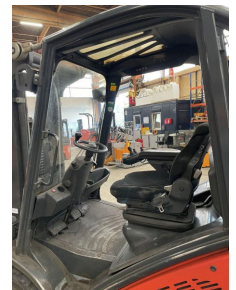

Linde - H30D

Preis auf
Anfrage

Offer Nr.:	HPM01420
Manufacturer:	Linde
Model:	H30D
YoC:	2010
Seriennr.:	... A03257
Operating Hours^h:	7,690 h
Lifting capacity:	3,000 kg
Lifting height:	3,160 mm
Free lift:	1,300 mm
Construction height:	2,170 mm
Forks:	Länge 1.200 mm
Engine type:	Diesel
Type of construction:	Diesel forklift
Mast type:	Duplex
Additional equipment:	3rd valve, Pedal-gesteuert, 4th valve, Spotlight rear, Spotlight front, Weatherproof cover
Technical Condition:	good
Condition (visual):	fair
UVV (Technical Inspection):	not specified
Tyres:	Solid
Dead weight:	4,380 kg