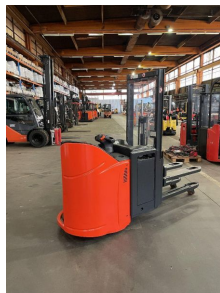

Linde - L14SP

Preis auf
Anfrage

Offer Nr.:	HPM0023
Manufacturer:	Linde
Model:	L14SP
YoC:	2015
Seriennr.:	... F01198
Operating Hours^h:	2,952 h
Lifting capacity:	1,400 kg
Lifting height:	1,920 mm
Construction height:	1,550 mm
Forks:	Länge 1.200 mm
Engine type:	Electric
Type of construction:	High-lift pallet truck
Mast type:	Standard
Technical Condition:	excellent
Condition (visual):	excellent
UVV (Technical Inspection):	current
Tyres:	Polyurethane
Battery:	Bj. 2015 24 Volt 375 Ah
Dead weight:	1,495 kg