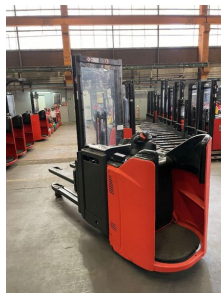

Linde - L14SP

Preis auf
Anfrage

Offer Nr.:	HPM0023
Manufacturer:	Linde
Model:	L14SP
YoC:	2015
Seriennr.:	... F01198
Operating Hours^h:	2,952 h
Lifting capacity:	1,400 kg
Lifting height:	1,920 mm
Construction height:	1,550 mm
Forks:	Länge 1.200 mm
Engine type:	Electric
Type of construction:	High-lift pallet truck
Mast type:	Standard
Technical Condition:	excellent
Condition (visual):	excellent
UVV (Technical Inspection):	current
Tyres:	Polyurethane
Battery:	Bj. 2015 24 Volt 375 Ah
Dead weight:	1,495 kg