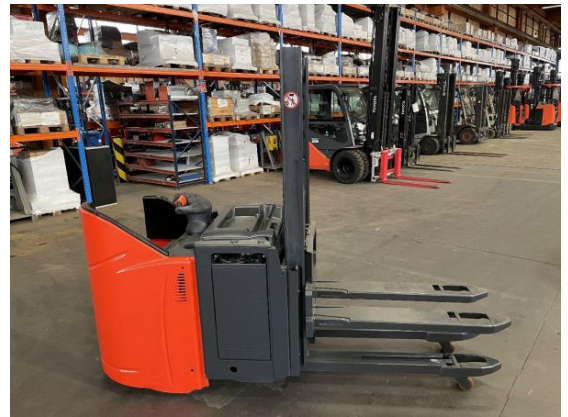

Linde - L14SP

Preis auf
Anfrage

Offer Nr.:	HPM0023
Manufacturer:	Linde
Model:	L14SP
YoC:	2015
Seriennr.:	... F01198
Operating Hours^h:	2,952 h
Lifting capacity:	1,400 kg
Lifting height:	1,920 mm
Construction height:	1,550 mm
Forks:	Länge 1.200 mm
Engine type:	Electric
Type of construction:	High-lift pallet truck
Mast type:	Standard
Technical Condition:	excellent
Condition (visual):	excellent
UVV (Technical Inspection):	current
Tyres:	Polyurethane
Battery:	Bj. 2015 24 Volt 375 Ah
Dead weight:	1,495 kg