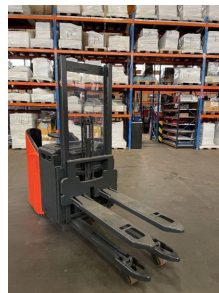

Linde - L14SP

Preis auf
Anfrage

Offer Nr.:	HPM0023
Manufacturer:	Linde
Model:	L14SP
YoC:	2015
Seriennr.:	... F01198
Operating Hours^h:	2,952 h
Lifting capacity:	1,400 kg
Lifting height:	1,920 mm
Construction height:	1,550 mm
Forks:	Länge 1.200 mm
Engine type:	Electric
Type of construction:	High-lift pallet truck
Mast type:	Standard
Technical Condition:	excellent
Condition (visual):	excellent
UVV (Technical Inspection):	current
Tyres:	Polyurethane
Battery:	Bj. 2015 24 Volt 375 Ah
Dead weight:	1,495 kg