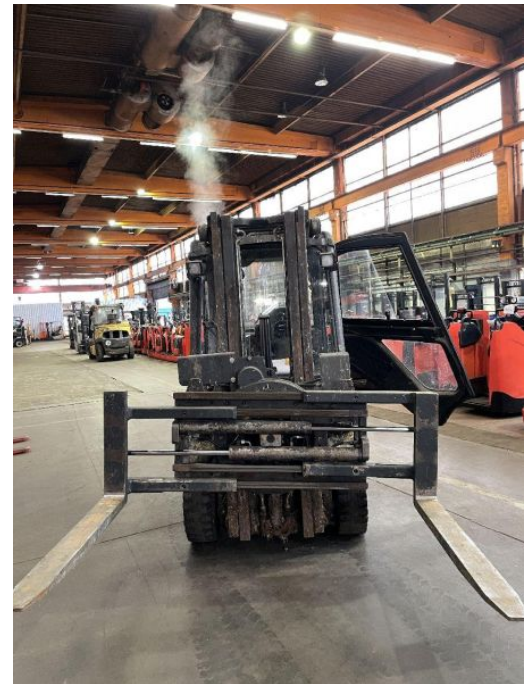

Linde - H 25 T - ...

Preis auf
Anfrage

Offer Nr.:	HPM0290
Manufacturer:	Linde
Model:	H 25 T
YoC:	2010
Seriennr.:	... A02438
Operating Hours^h:	8,739 h
Lifting capacity:	2,500 kg
Lifting height:	4,700 mm
Free lift:	1,600 mm
Construction height:	2,150 mm
Forks:	Länge 1.200 mm
Fork carriage:	Drehgerät / Seitens / Zinkenversteller (Öffnung 1.850 mm)
Engine type:	LPG
Type of construction:	LPG forklift
Mast type:	Triplex
Attachments:	Rotators (360°), Sideshifts, Fork positioners
Additional equipment:	3rd valve, 4th valve, Spotlight rear, Spotlight front, Weatherproof cover, Heater, STVZO, Air condition
Technical Condition:	good
Condition (visual):	poor
UVV (Technical Inspection):	not specified
Tyres:	Solid
Dead weight:	3,830 kg