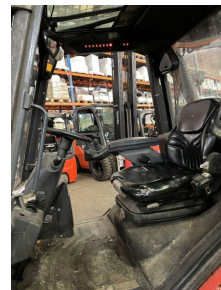

Linde - H 25 T - ...

Preis auf
Anfrage

Offer Nr.:	HPM0290
Manufacturer:	Linde
Model:	H 25 T
YoC:	2010
Seriennr.:	... A02438
Operating Hours^h:	8,739 h
Lifting capacity:	2,500 kg
Lifting height:	4,700 mm
Free lift:	1,600 mm
Construction height:	2,150 mm
Forks:	Länge 1.200 mm
Fork carriage:	Drehgerät / Seitens / Zinkenversteller (Öffnung 1.850 mm)
Engine type:	LPG
Type of construction:	LPG forklift
Mast type:	Triplex
Attachments:	Rotators (360°), Sideshifts, Fork positioners
Additional equipment:	3rd valve, 4th valve, Spotlight rear, Spotlight front, Weatherproof cover, Heater, STVZO, Air condition
Technical Condition:	good
Condition (visual):	poor
UVV (Technical Inspection):	not specified
Tyres:	Solid
Dead weight:	3,830 kg