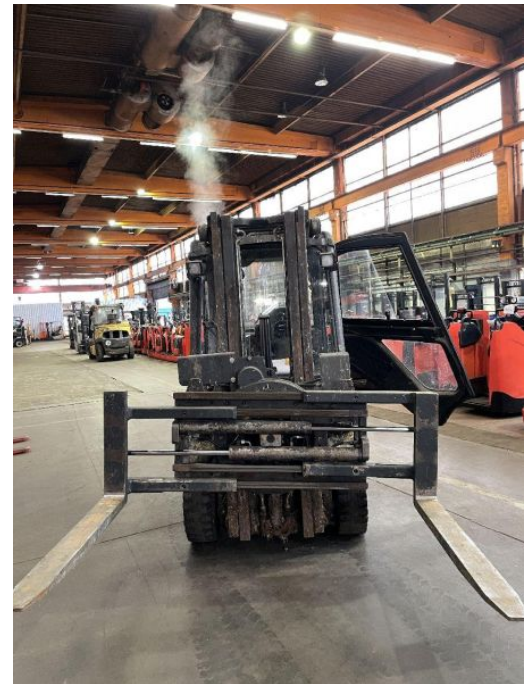

Linde - H 25 T - ...

Preis auf
Anfrage

Offer Nr.:	HPM0290
Manufacturer:	Linde
Model:	H 25 T
YoC:	2010
Serienr.:	... A02438
Operating Hours^h:	8,739 h
Lifting capacity:	2,500 kg
Lifting height:	4,700 mm
Free lift:	1,600 mm
Construction height:	2,150 mm
Forks:	Länge 1.200 mm
Fork carriage:	Drehgerät / Seitens / Zinkenversteller (Öffnung 1.850 mm)
Engine type:	LPG
Type of construction:	LPG forklift
Mast type:	Triplex
Attachments:	Rotators (360°), Sideshifts, Fork positioners
Additional equipment:	3rd valve, 4th valve, Spotlight rear, Spotlight front, Weatherproof cover, Heater, STVZO, Air condition
Technical Condition:	good
Condition (visual):	poor
UVV (Technical Inspection):	not specified
Tyres:	Solid
Dead weight:	3,830 kg