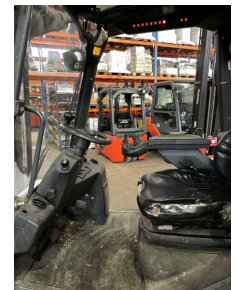

Linde - H 25 T - ...

Preis auf
Anfrage

Offer Nr.:	HPM0290
Manufacturer:	Linde
Model:	H 25 T
YoC:	2010
Serienr.:	... A02438
Operating Hours^h:	8,739 h
Lifting capacity:	2,500 kg
Lifting height:	4,700 mm
Free lift:	1,600 mm
Construction height:	2,150 mm
Forks:	Länge 1.200 mm
Fork carriage:	Drehgerät / Seitens / Zinkenversteller (Öffnung 1.850 mm)
Engine type:	LPG
Type of construction:	LPG forklift
Mast type:	Triplex
Attachments:	Rotators (360°), Sideshifts, Fork positioners
Additional equipment:	3rd valve, 4th valve, Spotlight rear, Spotlight front, Weatherproof cover, Heater, STVZO, Air condition
Technical Condition:	good
Condition (visual):	poor
UVV (Technical Inspection):	not specified
Tyres:	Solid
Dead weight:	3,830 kg