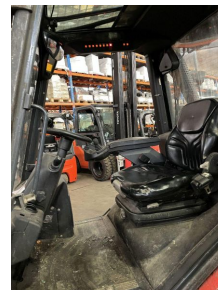

Linde - H 25 T - ...

Preis auf
Anfrage

Offer Nr.:	HPM0290
Manufacturer:	Linde
Model:	H 25 T
YoC:	2010
Serienr.:	... A02438
Operating Hours^h:	8,739 h
Lifting capacity:	2,500 kg
Lifting height:	4,700 mm
Free lift:	1,600 mm
Construction height:	2,150 mm
Forks:	Länge 1.200 mm
Fork carriage:	Drehgerät / Seitens / Zinkenversteller (Öffnung 1.850 mm)
Engine type:	LPG
Type of construction:	LPG forklift
Mast type:	Triplex
Attachments:	Rotators (360°), Sideshifts, Fork positioners
Additional equipment:	3rd valve, 4th valve, Spotlight rear, Spotlight front, Weatherproof cover, Heater, STVZO, Air condition
Technical Condition:	good
Condition (visual):	poor
UVV (Technical Inspection):	not specified
Tyres:	Solid
Dead weight:	3,830 kg