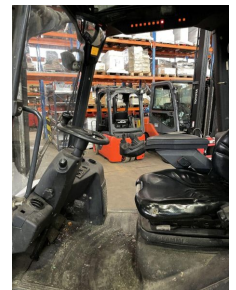

Linde - H 25 T - ...

Preis auf
Anfrage

Offer Nr.:	HPM0290
Manufacturer:	Linde
Model:	H 25 T
YoC:	2010
Seriennr.:	... A02438
Operating Hours^h:	8,739 h
Lifting capacity:	2,500 kg
Lifting height:	4,700 mm
Free lift:	1,600 mm
Construction height:	2,150 mm
Forks:	Länge 1.200 mm
Fork carriage:	Drehgerät / Seitens / Zinkenversteller (Öffnung 1.850 mm)
Engine type:	LPG
Type of construction:	LPG forklift
Mast type:	Triplex
Attachments:	Rotators (360°), Sideshifts, Fork positioners
Additional equipment:	3rd valve, 4th valve, Spotlight rear, Spotlight front, Weatherproof cover, Heater, STVZO, Air condition
Technical Condition:	good
Condition (visual):	poor
UVV (Technical Inspection):	not specified
Tyres:	Solid
Dead weight:	3,830 kg