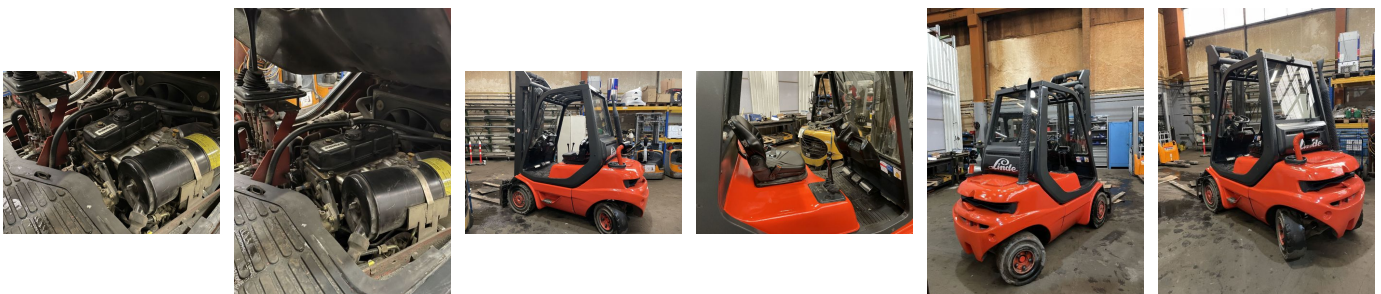

## Linde - H25D - 2,5T/Triplex/HH5.400mm/Perkins Motor

Preis auf  
Anfrage

<b>Offer Nr.:</b>	HPM0314
<b>Manufacturer:</b>	Linde
<b>Model:</b>	H25D
<b>YoC:</b>	1990
<b>Seriennr.:</b>	... H06756
<b>Operating Hours<sup>h</sup>:</b>	13,607 h
<b>Lifting capacity:</b>	2,500 kg
<b>Lifting height:</b>	5,400 mm
<b>Free lift:</b>	1,700 mm
<b>Construction height:</b>	2,630 mm
<b>Forks:</b>	Länge 1.200 mm
<b>Fork carriage:</b>	Neues Sitzkissen
<b>Engine type:</b>	Diesel
<b>Type of construction:</b>	Diesel forklift
<b>Mast type:</b>	Triplex
<b>Attachments:</b>	Sideshifts
<b>Additional equipment:</b>	3rd valve, Spotlight front
<b>Technical Condition:</b>	good
<b>Condition (visual):</b>	good
<b>UVV (Technical Inspection):</b>	current
<b>Tyres:</b>	Solid
<b>Dead weight:</b>	3,700 kg