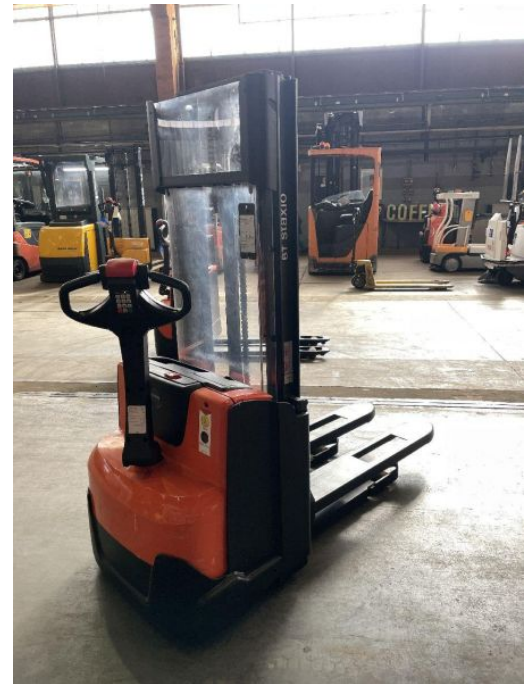

Toyota - SWE 100

Preis auf
Anfrage

Offer Nr.:	HPM0364
Manufacturer:	Toyota
Model:	SWE 100
YoC:	2017
Serienr.:	... 530528
Operating Hours^h:	3,822 h
Lifting capacity:	1,000 kg
Lifting height:	2,700 mm
Construction height:	1,850 mm
Forks:	Läng 1.150 mm
Engine type:	Electric
Type of construction:	High-lift pallet truck
Mast type:	Standard
Technical Condition:	good
Condition (visual):	good
UVV (Technical Inspection):	current
Tyres:	Polyurethane
Battery:	Bj. 2017 24 Volt 150 Ah
Dead weight:	925 kg