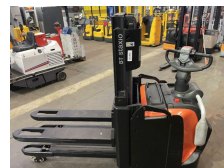

Toyota - SPE 200 D

Preis auf
Anfrage

Offer Nr.:	HPM0371
Manufacturer:	Toyota
Model:	SPE 200 D
YoC:	2018
Seriennr.:	... 559363
Operating Hours^h:	3,806 h
Lifting capacity:	1,000 kg
Lifting height:	1,900 mm
Construction height:	1,480 mm
Forks:	Länge 1.150 mm
Engine type:	Electric
Type of construction:	High-lift pallet truck
Mast type:	Standard
Technical Condition:	excellent
Condition (visual):	excellent
UVV (Technical Inspection):	current
Tyres:	Polyurethane
Battery:	Bj. 2018 24 Volt 300 Ah
Dead weight:	1,425 kg