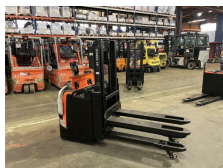

Toyota - SPE 200 D

Preis auf
Anfrage

Offer Nr.:	HPM0371
Manufacturer:	Toyota
Model:	SPE 200 D
YoC:	2018
Seriennr.:	... 559363
Operating Hours^h:	3,806 h
Lifting capacity:	1,000 kg
Lifting height:	1,900 mm
Construction height:	1,480 mm
Forks:	Länge 1.150 mm
Engine type:	Electric
Type of construction:	High-lift pallet truck
Mast type:	Standard
Technical Condition:	excellent
Condition (visual):	excellent
UVV (Technical Inspection):	current
Tyres:	Polyurethane
Battery:	Bj. 2018 24 Volt 300 Ah
Dead weight:	1,425 kg