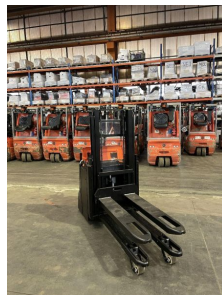

Toyota - SPE 200 D

Preis auf
Anfrage

Offer Nr.:	HPM0371
Manufacturer:	Toyota
Model:	SPE 200 D
YoC:	2018
Seriennr.:	... 559363
Operating Hours^h:	3,806 h
Lifting capacity:	1,000 kg
Lifting height:	1,900 mm
Construction height:	1,480 mm
Forks:	Länge 1.150 mm
Engine type:	Electric
Type of construction:	High-lift pallet truck
Mast type:	Standard
Technical Condition:	excellent
Condition (visual):	excellent
UVV (Technical Inspection):	current
Tyres:	Polyurethane
Battery:	Bj. 2018 24 Volt 300 Ah
Dead weight:	1,425 kg