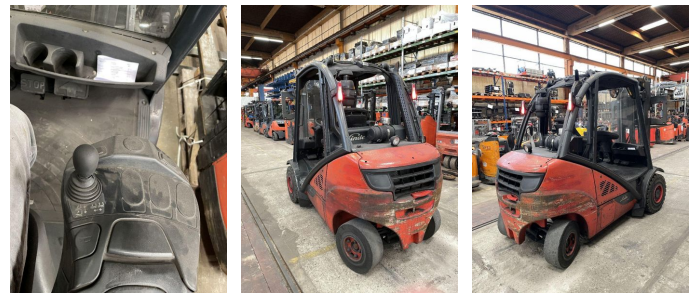

Linde - H30 D -02 - Containerfähig/Duplex/HH3.220

Preis auf
Anfrage

Offer Nr.:	HPM0400
Manufacturer:	Linde
Model:	H30 D -02
YoC:	2016
Seriennr.:	... G02230
Operating Hours^h:	20,140 h
Lifting capacity:	3,000 kg
Lifting height:	3,220 mm
Free lift:	1,500 mm
Construction height:	2,235 mm
Forks:	Länge 1.000 mm
Engine type:	Diesel
Type of construction:	Diesel forklift
Mast type:	Duplex
Technical Condition:	fair
Condition (visual):	fair
UVV (Technical Inspection):	not specified
Tyres:	Solid
Dead weight:	4,360 kg