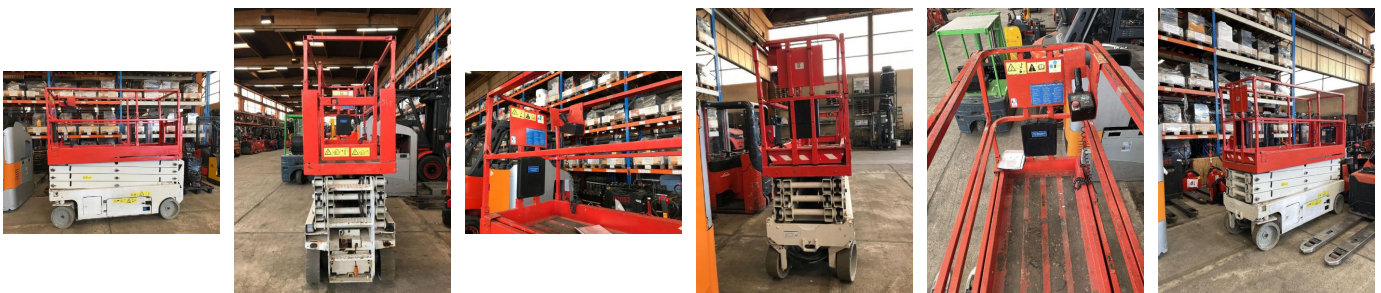

Genie GS - 2632 - Hebeb./GS-2632/Batterien neu/8.000mmHH

Preis auf
Anfrage

Offer Nr.:	HPM0406
Manufacturer:	Sonstige
Model:	Genie GS - 2632
YoC:	2013
Seriennr.:	... 10076
Operating Hours^h:	460 h
Lifting capacity:	225 kg
Lifting height:	8,000 mm
Construction height:	4,250 mm
Engine type:	Electric
Tyres:	Cushion
Technical Condition:	good
Condition (visual):	good
UVV (Technical Inspection):	current
Type of construction:	Scissors platform
Battery:	Neu Bj. 2023 4 Stück Blockbatterie 6 Volt 225 Ah
Dead weight:	1,959 kg