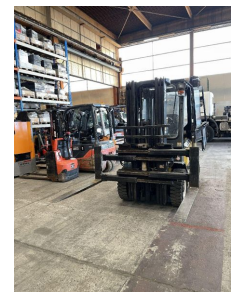

Yale - GLP25 T - 1,5t/Gas/4.700Hht/Seitens.Zinkv.Waage

Preis auf
Anfrage

Offer Nr.:	HPM0426
Manufacturer:	Yale
Model:	GLP25 T
YoC:	1998
Seriennr.:	... 23658V
Operating Hours^h:	1,579 h
Lifting capacity:	1,500 kg
Lifting height:	4,700 mm
Free lift:	1,500 mm
Construction height:	2,200 mm
Forks:	Länge 1.150 mm (Zinkenversteller Öffnung 1.700 mm)
Engine type:	LPG
Type of construction:	LPG forklift
Mast type:	Triplex
Attachments:	Sideshifts, Fork positioners
Additional equipment:	3rd valve, 4th valve, Spotlight rear, Spotlight front, Heater, STVZO, Weatherproof cabin
Technical Condition:	good
Condition (visual):	good
UVV (Technical Inspection):	not specified
Tyres:	Solid
Dead weight:	3,870 kg