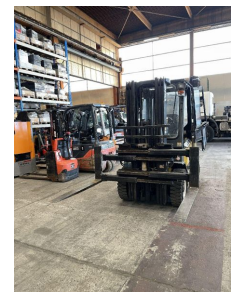

Yale - GLP25 T - 1,5t/Gas/4.700Hht/Seitens.Zinkv.Waage

Preis auf
Anfrage

| | |
|-------------------------------------|--|
| Offer Nr.: | HPM0426 |
| Manufacturer: | Yale |
| Model: | GLP25 T |
| YoC: | 1998 |
| Seriennr.: | ... 23658V |
| Operating Hours^h: | 1,579 h |
| Lifting capacity: | 1,500 kg |
| Lifting height: | 4,700 mm |
| Free lift: | 1,500 mm |
| Construction height: | 2,200 mm |
| Forks: | Länge 1.150 mm (Zinkenversteller Öffnung 1.700 mm) |
| Engine type: | LPG |
| Type of construction: | LPG forklift |
| Mast type: | Triplex |
| Attachments: | Sideshifts, Fork positioners |
| Additional equipment: | 3rd valve, 4th valve, Spotlight rear, Spotlight front, Heater, STVZO, Weatherproof cabin |
| Technical Condition: | good |
| Condition (visual): | good |
| UVV (Technical Inspection): | not specified |
| Tyres: | Solid |
| Dead weight: | 3,870 kg |