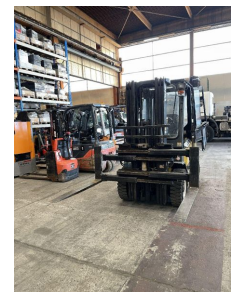

Yale - GLP25 T - 1,5t/Gas/4.700Hht/Seitens.Zinkv.Waage

Preis auf
Anfrage

Offer Nr.:	HPM0426
Manufacturer:	Yale
Model:	GLP25 T
YoC:	1998
Seriennr.:	... 23658V
Operating Hours^h:	1,579 h
Lifting capacity:	1,500 kg
Lifting height:	4,700 mm
Free lift:	1,500 mm
Construction height:	2,200 mm
Forks:	Länge 1.150 mm (Zinkenversteller Öffnung 1.700 mm)
Engine type:	LPG
Type of construction:	LPG forklift
Mast type:	Triplex
Attachments:	Sideshifts, Fork positioners
Additional equipment:	3rd valve, 4th valve, Spotlight rear, Spotlight front, Heater, STVZO, Weatherproof cabin
Technical Condition:	good
Condition (visual):	good
UVV (Technical Inspection):	not specified
Tyres:	Solid
Dead weight:	3,870 kg