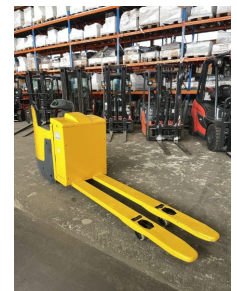

Jungheinrich - ERE

Preis auf
Anfrage

Offer Nr.:	HPM0422
Manufacturer:	Jungheinrich
Model:	ERE
YoC:	2013
Serienr.:	... 074668
Operating Hours^h:	9,258 h
Lifting capacity:	2,500 kg
Construction height:	1,650 mm
Forks:	Länge 1.950 mm !!!!
Engine type:	Electric
Type of construction:	Low-level order picker
Mast type:	None
Technical Condition:	good
Condition (visual):	good
UVV (Technical Inspection):	new
Tyres:	Polyurethane
Battery:	Bj. 2022 24 Volt 465 Ah
Dead weight:	1,290 kg