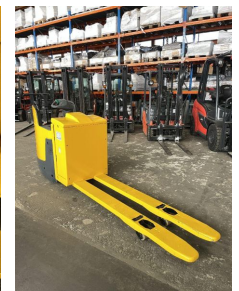

Jungheinrich - ERE

Preis auf
Anfrage

Offer Nr.:	HPM0422
Manufacturer:	Jungheinrich
Model:	ERE
YoC:	2013
Serienr.:	... 074668
Operating Hours^h:	9,258 h
Lifting capacity:	2,500 kg
Construction height:	1,650 mm
Forks:	Länge 1.950 mm !!!!
Engine type:	Electric
Type of construction:	Low-level order picker
Mast type:	None
Technical Condition:	good
Condition (visual):	good
UVV (Technical Inspection):	new
Tyres:	Polyurethane
Battery:	Bj. 2022 24 Volt 465 Ah
Dead weight:	1,290 kg