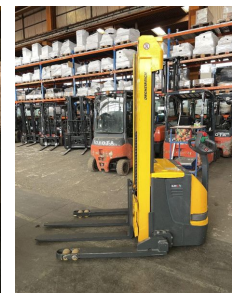

Jungheinrich - 4 G 235-525 - 1,6t/Triplex5.250HH/751Std.

Preis auf
Anfrage

Offer Nr.:	HPM02600
Manufacturer:	Jungheinrich
Model:	4 G 235-525
YoC:	2001
Serienr.:	... 048038
Operating Hours^h:	751 h
Lifting capacity:	1,600 kg
Lifting height:	5,250 mm
Free lift:	1,700 mm
Construction height:	2,250 mm
Forks:	Länge 1.200 mm
Engine type:	Electric
Type of construction:	High-lift pallet truck
Mast type:	Triplex
Technical Condition:	good
Condition (visual):	good
UVV (Technical Inspection):	current
Tyres:	Polyurethane
Battery:	Bj. 2010 24 Volt 365 Ah
Dead weight:	2,580 kg