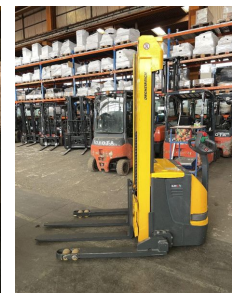

Jungheinrich - 4 G 235-525 - 1,6t/Triplex5.250HH/751Std.

Preis auf
Anfrage

Offer Nr.:	HPM02600
Manufacturer:	Jungheinrich
Model:	4 G 235-525
YoC:	2001
Seriennr.:	... 048038
Operating Hours^h:	751 h
Lifting capacity:	1,600 kg
Lifting height:	5,250 mm
Free lift:	1,700 mm
Construction height:	2,250 mm
Forks:	Länge 1.200 mm
Engine type:	Electric
Type of construction:	High-lift pallet truck
Mast type:	Triplex
Technical Condition:	good
Condition (visual):	good
UVV (Technical Inspection):	current
Tyres:	Polyurethane
Battery:	Bj. 2010 24 Volt 365 Ah
Dead weight:	2,580 kg