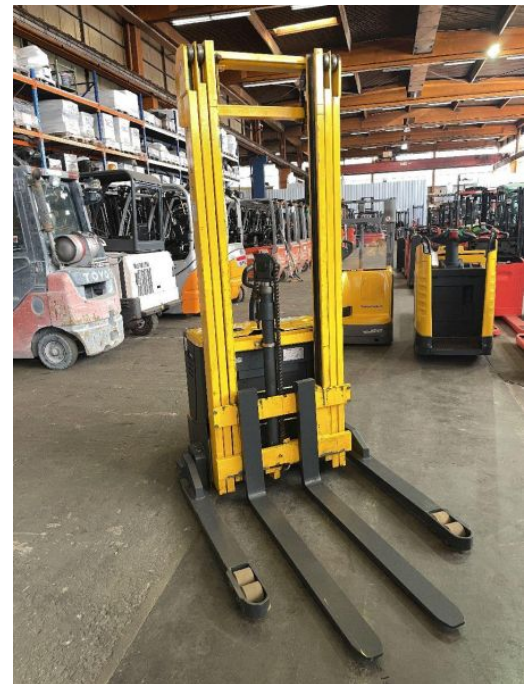

Jungheinrich - 4 G 235-525 - 1,6t/Triplex5.250HH/751Std.

Preis auf
Anfrage

Offer Nr.:	HPM02600
Manufacturer:	Jungheinrich
Model:	4 G 235-525
YoC:	2001
Serienr.:	... 048038
Operating Hours^h:	751 h
Lifting capacity:	1,600 kg
Lifting height:	5,250 mm
Free lift:	1,700 mm
Construction height:	2,250 mm
Forks:	Länge 1.200 mm
Engine type:	Electric
Type of construction:	High-lift pallet truck
Mast type:	Triplex
Technical Condition:	good
Condition (visual):	good
UVV (Technical Inspection):	current
Tyres:	Polyurethane
Battery:	Bj. 2010 24 Volt 365 Ah
Dead weight:	2,580 kg