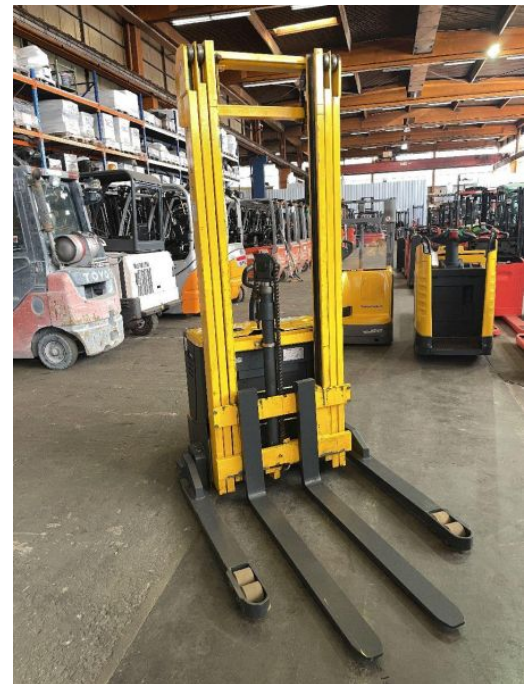

Jungheinrich - 4 G 235-525 - 1,6t/Triplex5.250HH/751Std.

Preis auf
Anfrage

Offer Nr.:	HPM02600
Manufacturer:	Jungheinrich
Model:	4 G 235-525
YoC:	2001
Seriennr.:	... 048038
Operating Hours^h:	751 h
Lifting capacity:	1,600 kg
Lifting height:	5,250 mm
Free lift:	1,700 mm
Construction height:	2,250 mm
Forks:	Länge 1.200 mm
Engine type:	Electric
Type of construction:	High-lift pallet truck
Mast type:	Triplex
Technical Condition:	good
Condition (visual):	good
UVV (Technical Inspection):	current
Tyres:	Polyurethane
Battery:	Bj. 2010 24 Volt 365 Ah
Dead weight:	2,580 kg