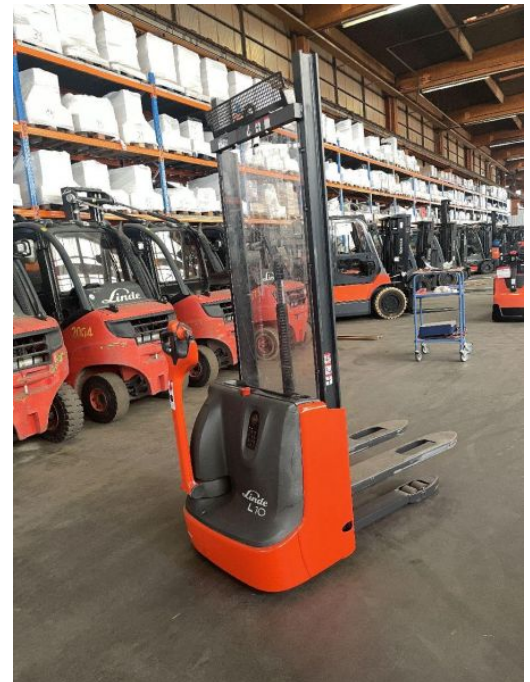

Linde - L 10

Preis auf
Anfrage

Offer Nr.:	HPM0178
Manufacturer:	Linde
Model:	L 10
YoC:	2018
Serienr.:	... J02724
Operating Hours^h:	1,622 h
Lifting capacity:	1,000 kg
Lifting height:	2,000 mm
Construction height:	2,390 mm
Forks:	Länge 1.200 mm
Engine type:	Electric
Type of construction:	High-lift pallet truck
Mast type:	Standard
Technical Condition:	excellent
Condition (visual):	excellent
UVV (Technical Inspection):	current
Tyres:	Polyurethane
Battery:	Bj. 2018 24 Volt 200 Ah
Dead weight:	775 kg