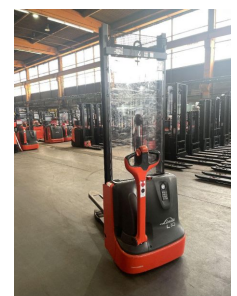

Linde - L 10

Preis auf
Anfrage

Offer Nr.:	HPM0178
Manufacturer:	Linde
Model:	L 10
YoC:	2018
Serienr.:	... J02724
Operating Hours^h:	1,622 h
Lifting capacity:	1,000 kg
Lifting height:	2,000 mm
Construction height:	2,390 mm
Forks:	Länge 1.200 mm
Engine type:	Electric
Type of construction:	High-lift pallet truck
Mast type:	Standard
Technical Condition:	excellent
Condition (visual):	excellent
UVV (Technical Inspection):	current
Tyres:	Polyurethane
Battery:	Bj. 2018 24 Volt 200 Ah
Dead weight:	775 kg