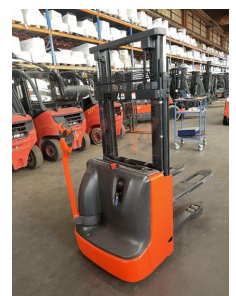

## Linde - L 10

Preis auf  
Anfrage

<b>Offer Nr.:</b>	HPM0468
<b>Manufacturer:</b>	Linde
<b>Model:</b>	L 10
<b>YoC:</b>	2016
<b>Seriennr.:</b>	... G00550
<b>Operating Hours<sup>h</sup>:</b>	1,042 h
<b>Lifting capacity:</b>	1,000 kg
<b>Lifting height:</b>	2,520 mm
<b>Construction height:</b>	1,720 mm
<b>Forks:</b>	Länge 1.200 mm
<b>Engine type:</b>	Electric
<b>Type of construction:</b>	High-lift pallet truck
<b>Mast type:</b>	Standard
<b>Additional equipment:</b>	Integrated charger
<b>Technical Condition:</b>	good
<b>Condition (visual):</b>	good
<b>UVV (Technical Inspection):</b>	current
<b>Tyres:</b>	Polyurethane
<b>Battery:</b>	Bj. 2016 24 volt 200 Ah
<b>Dead weight:</b>	785 kg