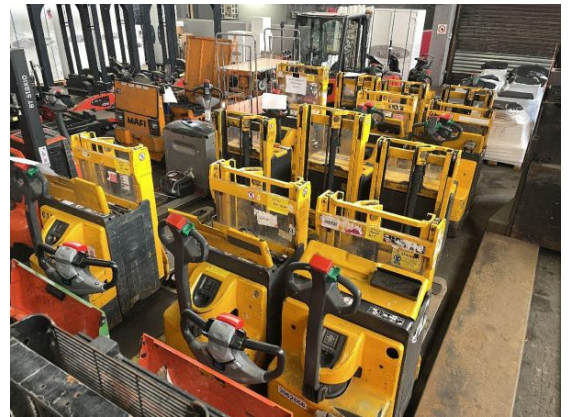

Jungheinrich - EJD 220 - 2,0t/Initialhub/ Hh1.750

Preis auf
Anfrage

Offer Nr.:	HPM0511
Manufacturer:	Jungheinrich
Model:	EJD 220
YoC:	2008
Serienr.:	... 90223
Operating Hours^h:	18,000 h
Lifting capacity:	2,000 kg
Lifting height:	1,750 mm
Construction height:	1,550 mm
Forks:	Länge 1.200 mm
Engine type:	Electric
Type of construction:	High-lift pallet truck
Mast type:	Standard
Additional equipment:	Initial lift
Technical Condition:	fair
Condition (visual):	fair
UVV (Technical Inspection):	not specified
Tyres:	Polyurethane
Battery:	BJ. 10.2011 24 Volt 250 Ah
Dead weight:	950 kg