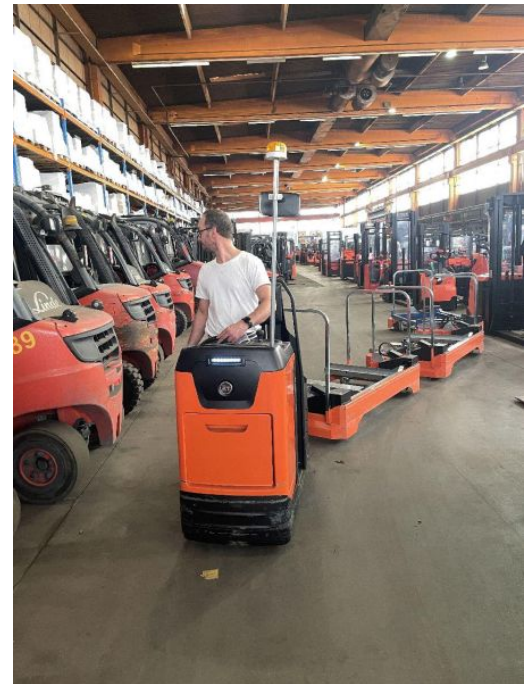

BT - Movit TSE 150-708 - ...

Preis auf
Anfrage

Offer Nr.:	HPM0540
Manufacturer:	BT
Model:	Movit TSE 150-708
YoC:	2016
Seriennr.:	... 165708
Lifting capacity:	1,000 kg
Construction height:	1,650 mm
Engine type:	Electric
Type of construction:	Platform truck, electric
Mast type:	None
Technical Condition:	excellent
Condition (visual):	excellent
UVV (Technical Inspection):	not specified
Tyres:	Polyurethane
Battery:	Bj. 2016 24 Volt 76.106 V/Ah
Dead weight:	450 kg