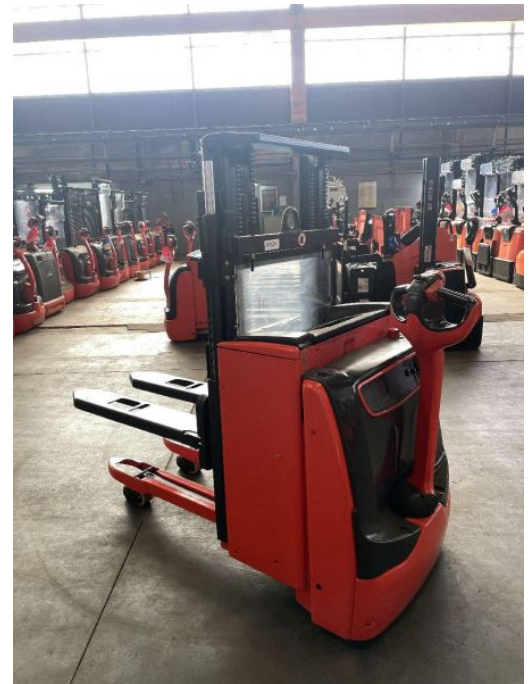

Linde - L 14

Preis auf
Anfrage

Offer Nr.:	HPM0524
Manufacturer:	Linde
Model:	L 14
YoC:	2017
Serienr.:	... H05471
Operating Hours^h:	1,573 h
Lifting capacity:	1,400 kg
Lifting height:	1,950 mm
Construction height:	1,430 mm
Forks:	Länge 1.200 mm
Engine type:	Electric
Type of construction:	High-lift pallet truck
Mast type:	Standard
Additional equipment:	Initial lift
Technical Condition:	excellent
Condition (visual):	excellent
UVV (Technical Inspection):	current
Tyres:	Polyurethane
Battery:	BJ. 2017 24 Volt 250 Ah
Dead weight:	1,125 kg