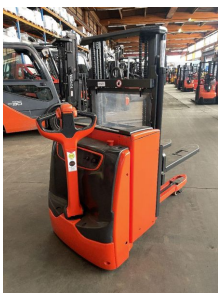

Linde - L 14

Preis auf
Anfrage

Offer Nr.:	HPM0524
Manufacturer:	Linde
Model:	L 14
YoC:	2017
Serienr.:	... H05471
Operating Hours^h:	1,573 h
Lifting capacity:	1,400 kg
Lifting height:	1,950 mm
Construction height:	1,430 mm
Forks:	Länge 1.200 mm
Engine type:	Electric
Type of construction:	High-lift pallet truck
Mast type:	Standard
Additional equipment:	Initial lift
Technical Condition:	excellent
Condition (visual):	excellent
UVV (Technical Inspection):	current
Tyres:	Polyurethane
Battery:	BJ. 2017 24 Volt 250 Ah
Dead weight:	1,125 kg