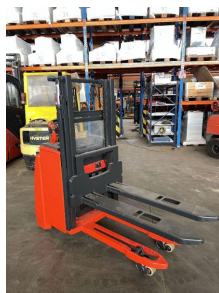

Linde - L 14

Preis auf
Anfrage

Offer Nr.:	HPM0524
Manufacturer:	Linde
Model:	L 14
YoC:	2017
Serienr.:	... H05471
Operating Hours^h:	1,573 h
Lifting capacity:	1,400 kg
Lifting height:	1,950 mm
Construction height:	1,430 mm
Forks:	Länge 1.200 mm
Engine type:	Electric
Type of construction:	High-lift pallet truck
Mast type:	Standard
Additional equipment:	Initial lift
Technical Condition:	excellent
Condition (visual):	excellent
UVV (Technical Inspection):	current
Tyres:	Polyurethane
Battery:	BJ. 2017 24 Volt 250 Ah
Dead weight:	1,125 kg