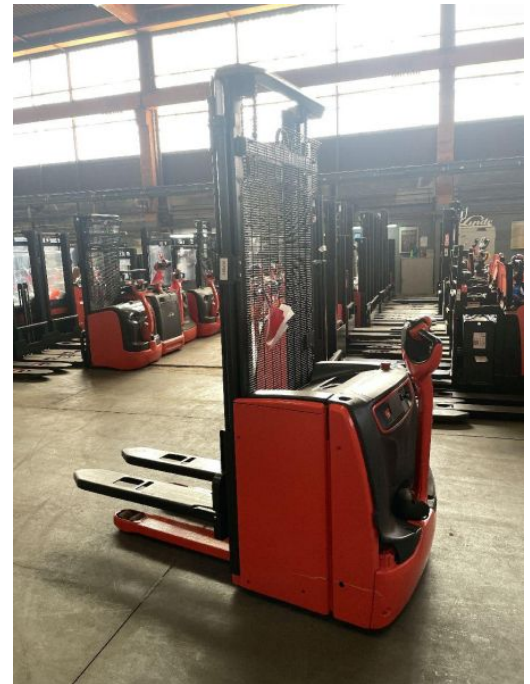

Linde - L16

Preis auf
Anfrage

Offer Nr.:	HPM0521
Manufacturer:	Linde
Model:	L16
YoC:	2017
Seriennr.:	... 3H0078
Operating Hours^h:	3,110 h
Lifting capacity:	1,600 kg
Lifting height:	3,340 mm
Construction height:	2,120 mm
Forks:	Länge 1.200 mm
Type of construction:	High-lift pallet truck
Mast type:	Standard
Technical Condition:	excellent
Condition (visual):	excellent
UVV (Technical Inspection):	current
Tyres:	Polyurethane
Battery:	Bj. 2017 24 Volt 375 Ah
Dead weight:	1,335 kg