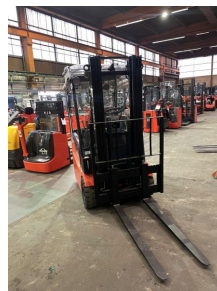

Toyota - 7FBEST 15 - ...

Preis auf
Anfrage

Offer Nr.:	HPM0572
Manufacturer:	Toyota
Model:	7FBEST 15
YoC:	2014
Seriennr.:	... 14188
Operating Hours^h:	1,061 h
Lifting capacity:	1,500 kg
Lifting height:	4,320 mm
Free lift:	1,400 mm
Construction height:	2,040 mm
Forks:	Länge 1.200 mm
Engine type:	Electric
Type of construction:	Electric 3-wheel
Mast type:	Triplex
Attachments:	Sideshifts
Additional equipment:	3rd valve
Technical Condition:	excellent
Condition (visual):	excellent
UVV (Technical Inspection):	current
Tyres:	Solid
Battery:	BJ. 11-2014 24 Volt 600 Ah
Dead weight:	3,208 kg