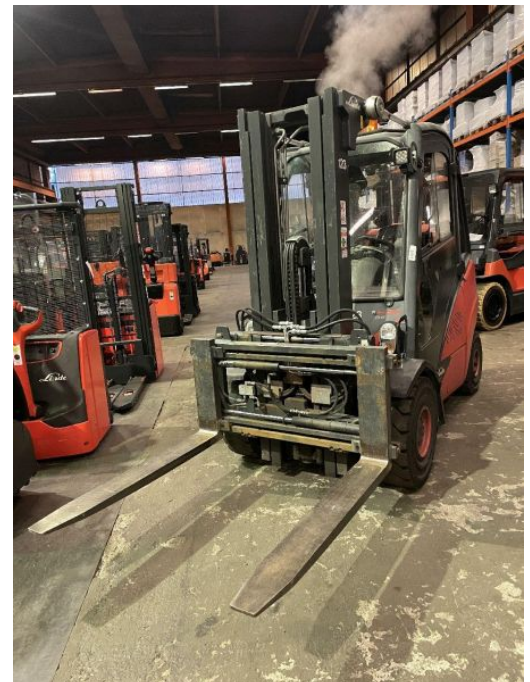

Linde - H30 T - 3t- Gas/Anhängerkupl./Druckluft/Containerf

Preis auf
Anfrage

Offer Nr.:	HPR0077
Manufacturer:	Linde
Model:	H30 T
YoC:	2017
Seriennr.:	... H04940
Operating Hours^h:	2,301 h
Lifting capacity:	3,000 kg
Lifting height:	4,800 mm
Free lift:	1,500 mm
Construction height:	2,250 mm
Forks:	Länge 1.200 mm (Zinkenversteller Öffnung 1.200mm)
Engine type:	LPG
Type of construction:	LPG forklift
Mast type:	Triplex
Attachments:	Sideshifts, Fork positioners
Additional equipment:	3rd valve, 4th valve, Spotlight rear, Spotlight front, Heater, STVZO, Weatherproof cabin
Technical Condition:	good
Condition (visual):	good
UVV (Technical Inspection):	not specified
Tyres:	Solid
Dead weight:	4,570 kg