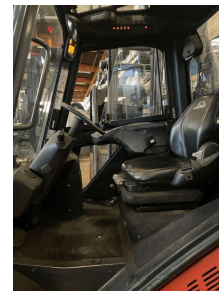

## Linde - H25T - 2,5t/Triplex4.710mm/ Seitens.

Preis auf  
Anfrage

<b>Offer Nr.:</b>	HPR0092
<b>Manufacturer:</b>	Linde
<b>Model:</b>	H25T
<b>YoC:</b>	2016
<b>Serienr.:</b>	... G01927
<b>Operating Hours<sup>h</sup>:</b>	11,529 h
<b>Lifting capacity:</b>	2,500 kg
<b>Lifting height:</b>	4,710 mm
<b>Free lift:</b>	1,600 mm
<b>Construction height:</b>	2,120 mm
<b>Forks:</b>	Länge 1.200 mm
<b>Engine type:</b>	LPG
<b>Type of construction:</b>	LPG forklift
<b>Mast type:</b>	Triplex
<b>Attachments:</b>	Sideshifts
<b>Additional equipment:</b>	3rd valve, Pedal-gesteuert, Spotlight rear, Spotlight front, Heater, Weatherproof cabin
<b>Technical Condition:</b>	good
<b>Condition (visual):</b>	fair
<b>UVV (Technical Inspection):</b>	not specified
<b>Tyres:</b>	Solid
<b>Dead weight:</b>	3,955 kg