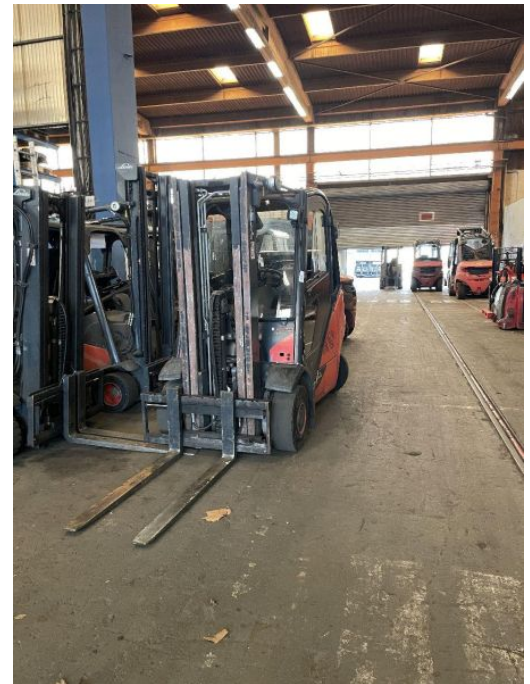

## Linde - H25T - 2,5t/Triplex4.710mm/ Seitens.

Preis auf  
Anfrage

<b>Offer Nr.:</b>	HPR0092
<b>Manufacturer:</b>	Linde
<b>Model:</b>	H25T
<b>YoC:</b>	2016
<b>Serienr.:</b>	... G01927
<b>Operating Hours<sup>h</sup>:</b>	11,529 h
<b>Lifting capacity:</b>	2,500 kg
<b>Lifting height:</b>	4,710 mm
<b>Free lift:</b>	1,600 mm
<b>Construction height:</b>	2,120 mm
<b>Forks:</b>	Länge 1.200 mm
<b>Engine type:</b>	LPG
<b>Type of construction:</b>	LPG forklift
<b>Mast type:</b>	Triplex
<b>Attachments:</b>	Sideshifts
<b>Additional equipment:</b>	3rd valve, Pedal-gesteuert, Spotlight rear, Spotlight front, Heater, Weatherproof cabin
<b>Technical Condition:</b>	good
<b>Condition (visual):</b>	fair
<b>UVV (Technical Inspection):</b>	not specified
<b>Tyres:</b>	Solid
<b>Dead weight:</b>	3,955 kg