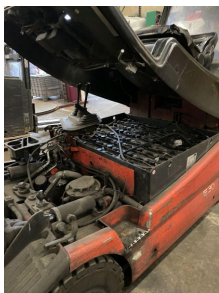

Linde - E30 - 01

Preis auf
Anfrage

Offer Nr.:	HPR0111
Manufacturer:	Linde
Model:	E30 - 01
YoC:	1997
Seriennr.:	... 001130
Operating Hours^h:	12,211 h
Lifting capacity:	3,000 kg
Lifting height:	3,400 mm
Construction height:	2,570 mm
Forks:	Länge 1.200 mm
Engine type:	Electric
Type of construction:	Electric 4-wheel
Mast type:	Standard
Attachments:	Sideshifts
Additional equipment:	3rd valve, Pedal-gesteuert, Front pane
Technical Condition:	fair
Condition (visual):	fair
UVV (Technical Inspection):	not specified
Tyres:	Solid
Battery:	BJ. 2014 80 Volt 575 Ah
Dead weight:	4,950 kg