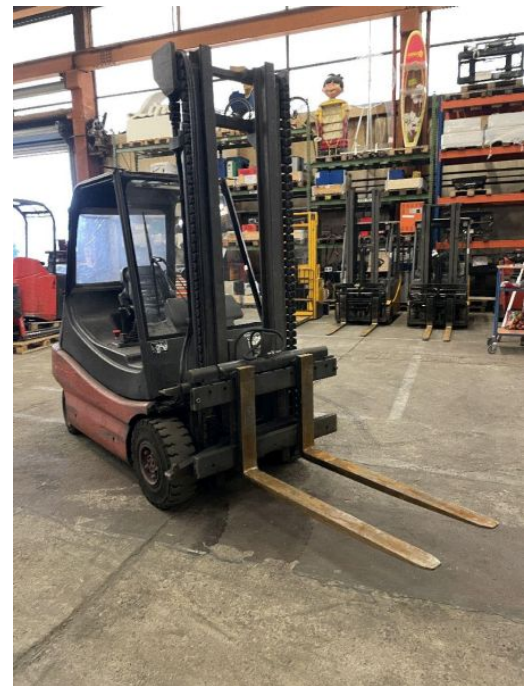

Linde - E30 - 01

Preis auf
Anfrage

Offer Nr.:	HPR0111
Manufacturer:	Linde
Model:	E30 - 01
YoC:	1997
Seriennr.:	... 001130
Operating Hours^h:	12,211 h
Lifting capacity:	3,000 kg
Lifting height:	3,400 mm
Construction height:	2,570 mm
Forks:	Länge 1.200 mm
Engine type:	Electric
Type of construction:	Electric 4-wheel
Mast type:	Standard
Attachments:	Sideshifts
Additional equipment:	3rd valve, Pedal-gesteuert, Front pane
Technical Condition:	fair
Condition (visual):	fair
UVV (Technical Inspection):	not specified
Tyres:	Solid
Battery:	BJ. 2014 80 Volt 575 Ah
Dead weight:	4,950 kg