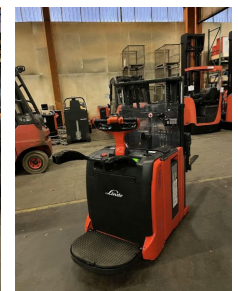

Linde - L06AC.AP

Preis auf
Anfrage

Offer Nr.:	HPR0107
Manufacturer:	Linde
Model:	L06AC.AP
YoC:	2013
Seriennr.:	... D00285
Operating Hours^h:	4,761 h
Lifting capacity:	650 kg
Lifting height:	2,200 mm
Construction height:	1,520 mm
Forks:	Länge 1.200 mm zinkenverstellbar Öffnung 800 mm
Engine type:	Electric
Type of construction:	High-lift pallet truck
Mast type:	Standard
Attachments:	Sideshifts, Fork positioners
Additional equipment:	3rd valve, Servo, 4th valve, Platform - foldable
Technical Condition:	excellent
Condition (visual):	excellent
UVV (Technical Inspection):	current
Tyres:	Polyurethane
Battery:	Bj. 2013 24 Volt 375
Dead weight:	2,150 kg