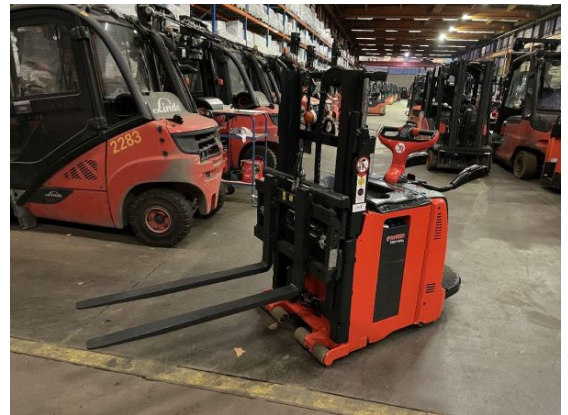

Linde - L06AC.AP

Preis auf
Anfrage

Offer Nr.:	HPR0107
Manufacturer:	Linde
Model:	L06AC.AP
YoC:	2013
Seriennr.:	... D00285
Operating Hours^h:	4,761 h
Lifting capacity:	650 kg
Lifting height:	2,200 mm
Construction height:	1,520 mm
Forks:	Länge 1.200 mm zinkenverstellbar Öffnung 800 mm
Engine type:	Electric
Type of construction:	High-lift pallet truck
Mast type:	Standard
Attachments:	Sideshifts, Fork positioners
Additional equipment:	3rd valve, Servo, 4th valve, Platform - foldable
Technical Condition:	excellent
Condition (visual):	excellent
UVV (Technical Inspection):	current
Tyres:	Polyurethane
Battery:	Bj. 2013 24 Volt 375
Dead weight:	2,150 kg