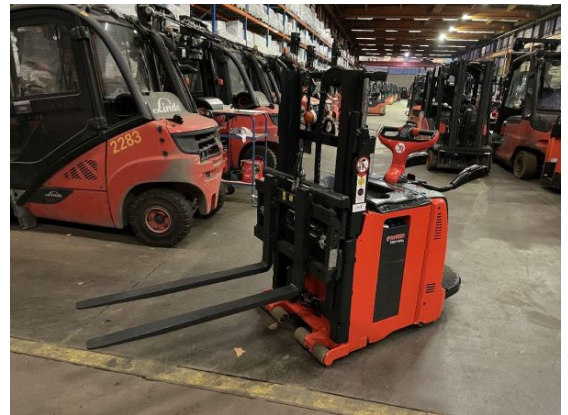

## Linde - L06AC.AP

Preis auf  
Anfrage

<b>Offer Nr.:</b>	HPR0107
<b>Manufacturer:</b>	Linde
<b>Model:</b>	L06AC.AP
<b>YoC:</b>	2013
<b>Seriennr.:</b>	... D00285
<b>Operating Hours<sup>h</sup>:</b>	4,761 h
<b>Lifting capacity:</b>	650 kg
<b>Lifting height:</b>	2,200 mm
<b>Construction height:</b>	1,520 mm
<b>Forks:</b>	Länge 1.200 mm zinkenverstellbar Öffnung 800 mm
<b>Engine type:</b>	Electric
<b>Type of construction:</b>	High-lift pallet truck
<b>Mast type:</b>	Standard
<b>Attachments:</b>	Sideshifts, Fork positioners
<b>Additional equipment:</b>	3rd valve, Servo, 4th valve, Platform - foldable
<b>Technical Condition:</b>	excellent
<b>Condition (visual):</b>	excellent
<b>UVV (Technical Inspection):</b>	current
<b>Tyres:</b>	Polyurethane
<b>Battery:</b>	Bj. 2013 24 Volt 375
<b>Dead weight:</b>	2,150 kg