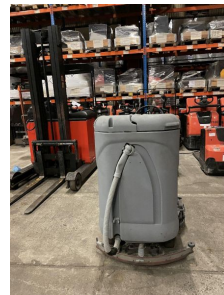

Nilflisk - BR 800CS EDS - Nilflisk Nass Kehrmaschine

Preis auf
Anfrage

Offer Nr.:	HPR0122
Manufacturer:	Nilflisk
Model:	BR 800CS EDS
YoC:	2009
Serienr.:	... 009655
Operating Hours^h:	1,790 h
Construction height:	1,650 mm
Engine type:	Electric
Type of construction:	Kehrmaschine
Mast type:	None
Technical Condition:	good
Condition (visual):	good
UVV (Technical Inspection):	not specified
Tyres:	Solid
Battery:	Bj. 2007 36 Volt
Dead weight:	633 kg