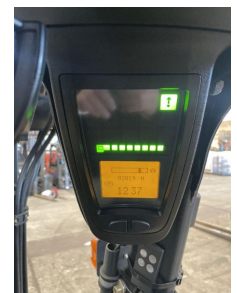

Linde - E20PL - 02 - ...

Preis auf
Anfrage

Offer Nr.:	HPR0165
Manufacturer:	Linde
Model:	E20PL - 02
YoC:	2015
Seriennr.:	... F10558
Operating Hours^h:	2,019 h
Lifting capacity:	2,000 kg
Lifting height:	4,200 mm
Free lift:	1,400 mm
Construction height:	1,980 mm
Forks:	Länge 1.100 mm
Fork carriage:	Zinkenversteller Öffnung 900 mm
Engine type:	Electric
Type of construction:	Electric 4-wheel
Mast type:	Triplex
Additional equipment:	3rd valve, 4th valve, Spotlight rear, Spotlight front
Technical Condition:	excellent
Condition (visual):	excellent
UVV (Technical Inspection):	current
Tyres:	Solid
Battery:	Bj. 2015 48Volt 750 Ah
Dead weight:	3,469 kg