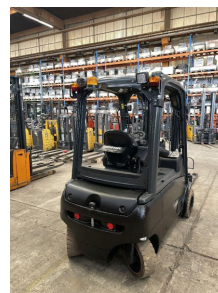

Linde - E20PL - 02 - ...

Preis auf
Anfrage

Offer Nr.:	HPR0165
Manufacturer:	Linde
Model:	E20PL - 02
YoC:	2015
Seriennr.:	... F10558
Operating Hours^h:	2,019 h
Lifting capacity:	2,000 kg
Lifting height:	4,200 mm
Free lift:	1,400 mm
Construction height:	1,980 mm
Forks:	Länge 1.100 mm
Fork carriage:	Zinkenversteller Öffnung 900 mm
Engine type:	Electric
Type of construction:	Electric 4-wheel
Mast type:	Triplex
Additional equipment:	3rd valve, 4th valve, Spotlight rear, Spotlight front
Technical Condition:	excellent
Condition (visual):	excellent
UVV (Technical Inspection):	current
Tyres:	Solid
Battery:	Bj. 2015 48Volt 750 Ah
Dead weight:	3,469 kg