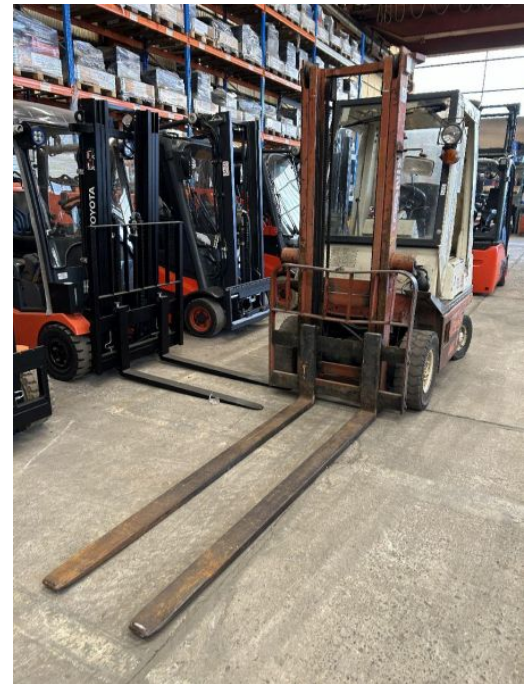

## Nissan - 1,5 Gas - 1,5t/Gas/HH3.250mm/Seitens.

Preis auf  
Anfrage

<b>Offer Nr.:</b>	HPR0292
<b>Manufacturer:</b>	Nissan
<b>Model:</b>	1,5 Gas
<b>YoC:</b>	1990
<b>Serienr.:</b>	... ohne
<b>Operating Hours<sup>h</sup>:</b>	20,906 h
<b>Lifting capacity:</b>	1,500 kg
<b>Lifting height:</b>	3,250 mm
<b>Construction height:</b>	2,014 mm
<b>Engine type:</b>	LPG
<b>Type of construction:</b>	LPG forklift
<b>Mast type:</b>	Standard
<b>Attachments:</b>	Sideshifts
<b>Additional equipment:</b>	3rd valve
<b>Technical Condition:</b>	fair
<b>Condition (visual):</b>	fair
<b>UVV (Technical Inspection):</b>	not specified
<b>Tyres:</b>	Solid
<b>Dead weight:</b>	3,650 kg