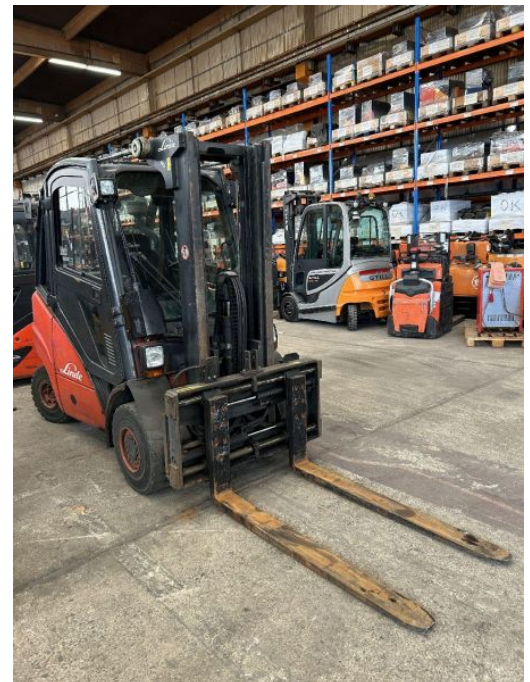

## Linde - H25D - 2,5t/Containerf/3+4Ventil/Seitens.Zinkenv.

Preis auf  
Anfrage

<b>Offer Nr.:</b>	HPR0330
<b>Manufacturer:</b>	Linde
<b>Model:</b>	H25D
<b>YoC:</b>	2005
<b>Seriennr.:</b>	... S06710
<b>Operating Hours<sup>h</sup>:</b>	13,914 h
<b>Lifting capacity:</b>	2,500 kg
<b>Lifting height:</b>	3,100 mm
<b>Free lift:</b>	1,350 mm
<b>Construction height:</b>	2,170 mm
<b>Forks:</b>	Länge 1.400 mm
<b>Engine type:</b>	Diesel
<b>Type of construction:</b>	Diesel forklift
<b>Mast type:</b>	Duplex
<b>Attachments:</b>	Sideshifts, Fork positioners
<b>Additional equipment:</b>	3rd valve, 4th valve, Spotlight rear, Spotlight front, Weatherproof cabin
<b>Technical Condition:</b>	fair
<b>Condition (visual):</b>	fair
<b>UVV (Technical Inspection):</b>	not specified
<b>Tyres:</b>	Solid
<b>Dead weight:</b>	4,150 kg