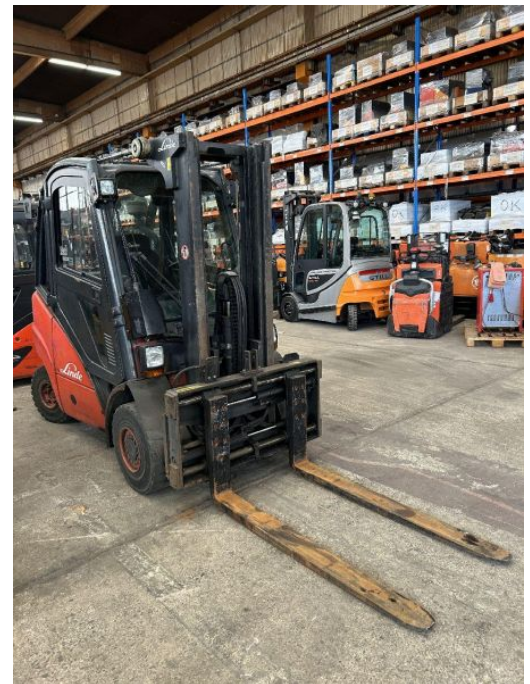

Linde - H25D - 2,5t/Containerf/3+4Ventil/Seitens.Zinkenv.

Preis auf
Anfrage

Offer Nr.:	HPR0330
Manufacturer:	Linde
Model:	H25D
YoC:	2005
Seriennr.:	... S06710
Operating Hours^h:	13,914 h
Lifting capacity:	2,500 kg
Lifting height:	3,100 mm
Free lift:	1,350 mm
Construction height:	2,170 mm
Forks:	Länge 1.400 mm
Engine type:	Diesel
Type of construction:	Diesel forklift
Mast type:	Duplex
Attachments:	Sideshifts, Fork positioners
Additional equipment:	3rd valve, 4th valve, Spotlight rear, Spotlight front, Weatherproof cabin
Technical Condition:	fair
Condition (visual):	fair
UVV (Technical Inspection):	not specified
Tyres:	Solid
Dead weight:	4,150 kg